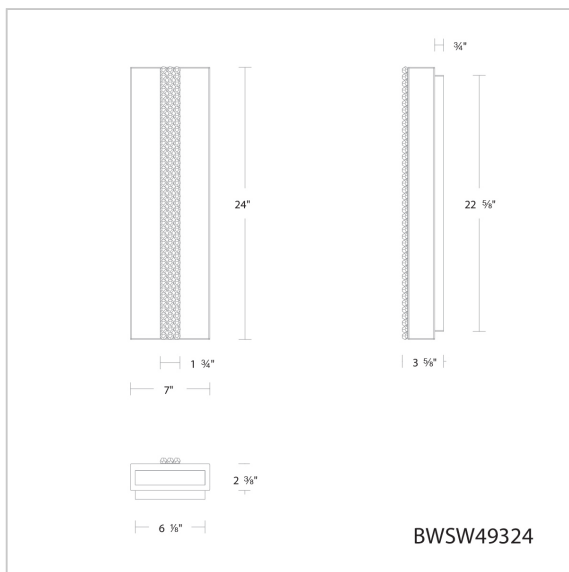

Cascade

BWSW49324

LINE DRAWING

Project:

Location:

Fixture Type:

Catalog Number:

DESCRIPTION

CRYSTAL OPTIONS

Optic Crystal
(O)

FINISH OPTIONS

Black
(-BK)

SPECIFICATIONS

Light Source	LED
CRI	90
Dimming	ELV,0-10V, Triac
Standards	ETL/cETL, IP65

Model	Crystal	Finish	Size	CCT	Voltage	Wattage	Weight	LED Lumens	Delivered Lumens
BWSW49324	O	- BK	24"	3000K/3500K/ 4000K	120 VAC	24W	11.8lbs	1687	Up To 1200