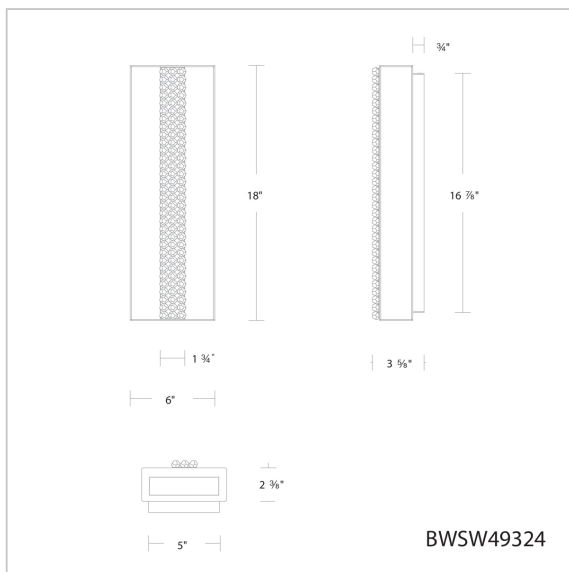

### LINE DRAWING

**Project:**

**Location:**

**Fixture Type:**

**Catalog Number:**

### SPECIFICATIONS

<b>Light Source</b>	LED
<b>CRI</b>	90
<b>Dimming</b>	ELV,0-10V, Triac
<b>Standards</b>	ETL/cETL, IP65

Model	Crystal	Finish	Size	CCT	Voltage	Wattage	Weight	LED Lumens	Delivered Lumens
BWSW49318	O	- BK	18"	3000K/3500K/ 4000K	120 VAC	15W	8.5lbs	956	Up To 673