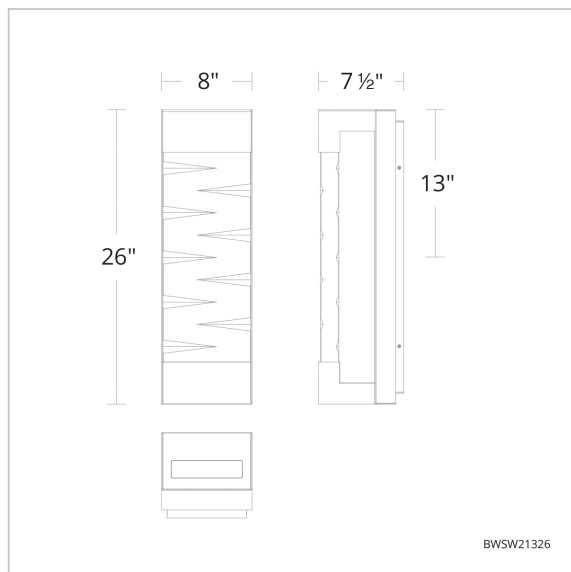

Labrynth

BWSW21326

LINE DRAWING

Project:

Location:

Fixture Type:

Catalog Number:

DESCRIPTION

A labyrinth of sparkling Clear Optic Crystal combines the uncomplicated appeal of simple cuts with the playfulness of mirrored reflections.

FEATURES

- Specifically formulated using powder coat to resist UV and coastal environmental conditions, providing a long-lasting finish with premium 316 Marine mirror grade stainless steel plate and hardware
- Built in color temperature adjustability. Switch from 3000K/3500K/4000K. Switch may be installed in junction box.
- Driver concealed within the canopy

CRYSTAL OPTIONS

Optic Crystal
(O)

FINISH OPTIONS

Black
(-BK)

SPECIFICATIONS

Light Source	LED
CRI	90
Dimming	ELV,0-10V, Triac
Standards	ETL/cETL, Title 24

Model	Crystal	Finish	Size	CCT	Voltage	Wattage	Weight	LED Lumens	Delivered Lumens
BWSW21326	O	- BK	26"	3000K/3500K/ 4000K	120-277 VAC	37W	17.5lbs	1678	Up To 1065