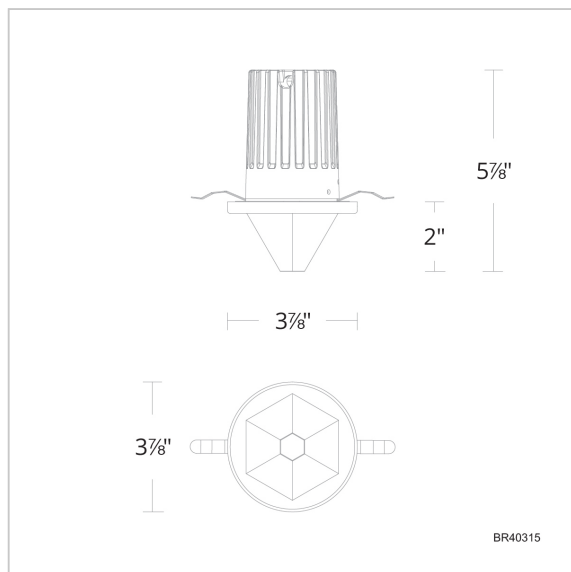

Arles

BR40315

LINE DRAWING

Project:

Location:

Fixture Type:

Catalog Number:

DESCRIPTION

CRYSTAL OPTIONS

Radiance
Crystal
(R)

FINISH OPTIONS

Polished
Chrome
(-CH)

SPECIFICATIONS

Light Source	LED
CRI	90
Dimming	ELV, Triac
Standards	ETL/cETL, Title 24

Model	Crystal	Finish	Size	CCT	Voltage	Wattage	Weight	LED Lumens	Delivered Lumens
BR40315	R	- CH	4"	3000K/3500K/ 4000K	120-240 VAC	12W	3.1lbs	597	Up To 358