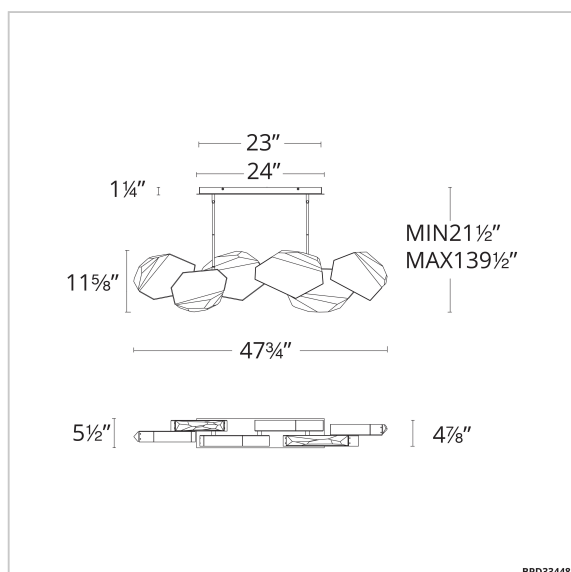

Palisade

BPD33448

LINE DRAWING

Project:

Location:

Fixture Type:

Catalog Number:

DESCRIPTION

Model	Crystal	Finish	Size	CCT	Voltage	Wattage	Weight	LED Lumens	Delivered Lumens
BPD33448	RD	- BK	48"	3000K/3500K/ 4000K/5000K	120/277V	56W	51.06lbs	2932	Up To 2819

Example: BPD33448-BK