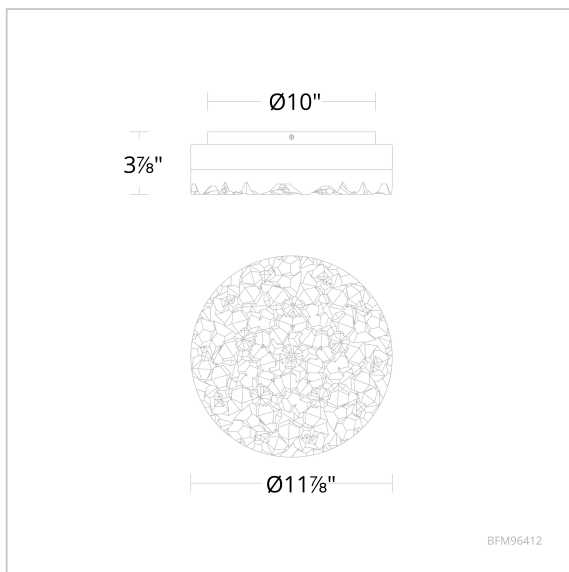

Bramble

BFM96412

LINE DRAWING

Project:

Location:

Fixture Type:

Catalog Number:

DESCRIPTION

RPL-GLA-96412 - Replacement Pressed Glass

Model	Crystal	Finish	Size	CCT	Voltage	Wattage	Weight	LED Lumens	Delivered Lumens
BFM96412	RD	- AB - BK	12"	3000K/3500K/ 4000K/5000K	120V-277V	30W	15lbs	2711.8	Up To 1743.1