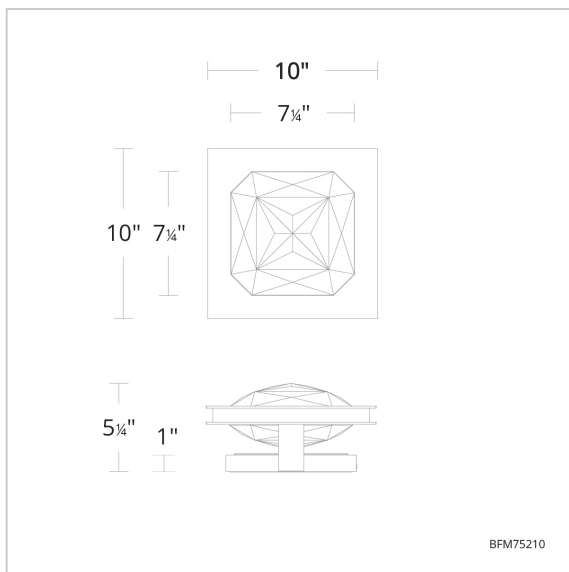

Enchante

BFM75210

LINE DRAWING

Project:

Location:

Fixture Type:

Catalog Number:

DESCRIPTION