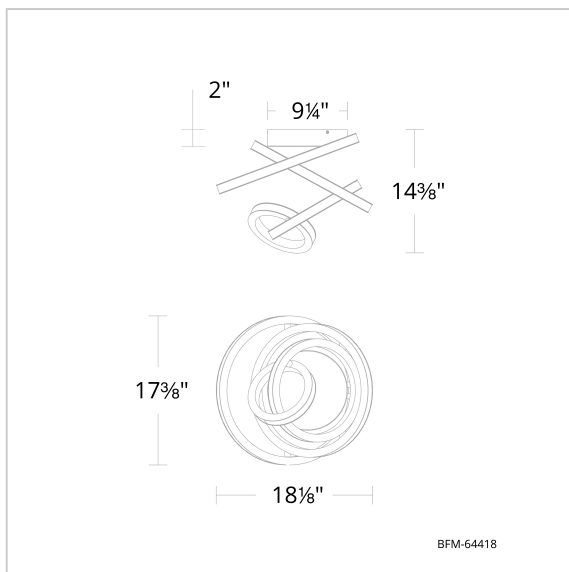

Jangle

BFM64418

LINE DRAWING

Project:

Location:

Fixture Type:

Catalog Number:

DESCRIPTION

Twisted. A curvy black metallic frame embraces a sparkling Radiance™ Crystal Dust diffuser, capturing and casting a glowing vortex of light.

FEATURES

- Radiance™ Crystal Dust diffuser
- 4CCT adjustability switch. Set from 3000K/3500K/4000K/5000K
- Driver concealed within the fixture

| Model | Crystal | Finish | Size | CCT | Voltage | Wattage | Weight | LED Lumens | Delivered Lumens |
|----------|---------|--------|------|-----------------------------|----------|---------|---------|------------|------------------|
| BFM64418 | RD | - BK | 18" | 3000K/3500K/ 4000K/5000K | 120/277V | 55W | 9.04lbs | 3150 | Up To 2818 |