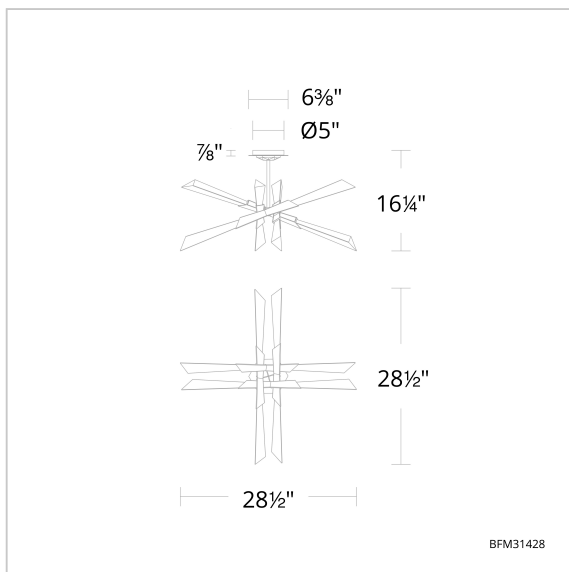

## LINE DRAWING

**Project:**

**Location:**

**Fixture Type:**

**Catalog Number:**

## REPLACEMENT PARTS

RPL-GLA-31428-01 - Arm Crystal  
RPL-GLA-31236-01 - Crystal Canopy

Model	Crystal	Finish	Size	CCT	Voltage	Wattage	Weight	LED Lumens	Delivered Lumens
BFM31428	OH	- AB - AN	28"	3000K/3500K/ 4000K	120/277V	16W	7.72lbs	1400	Up To 900