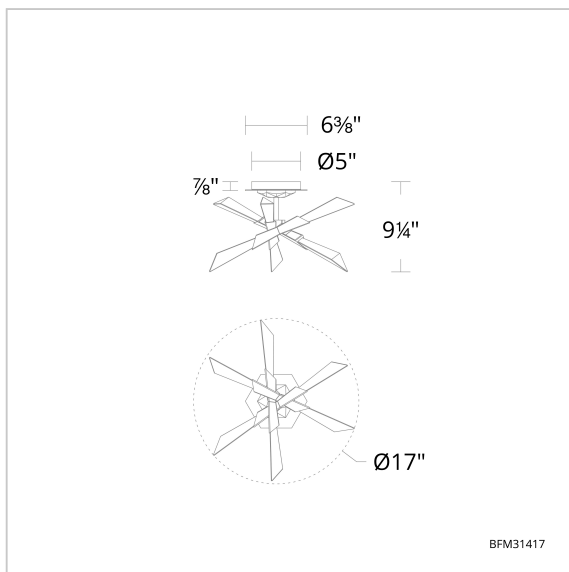

Solitude

BFM31417

LINE DRAWING

Project:

Location:

Fixture Type:

Catalog Number:

DESCRIPTION

FINISH OPTIONS

Antique
Nickel
(-AN)

Aged Brass
(-AB)

SPECIFICATIONS

Light Source	LED
CRI	90
Dimming	ELV, Triac
Standards	ETL/cETL, Title 24

REPLACEMENT PARTS

RPL-GLA-31417-01 - Arm Crystal
RPL-GLA-31236-01 - Crystal Canopy

Model	Crystal	Finish	Size	CCT	Voltage	Wattage	Weight	LED Lumens	Delivered Lumens
BFM31417	OH	- AB - AN	17"	3000K/3500K/ 4000K	120/277V	12W	5.51lbs	900	Up To 600

Example: BFM31417-AN